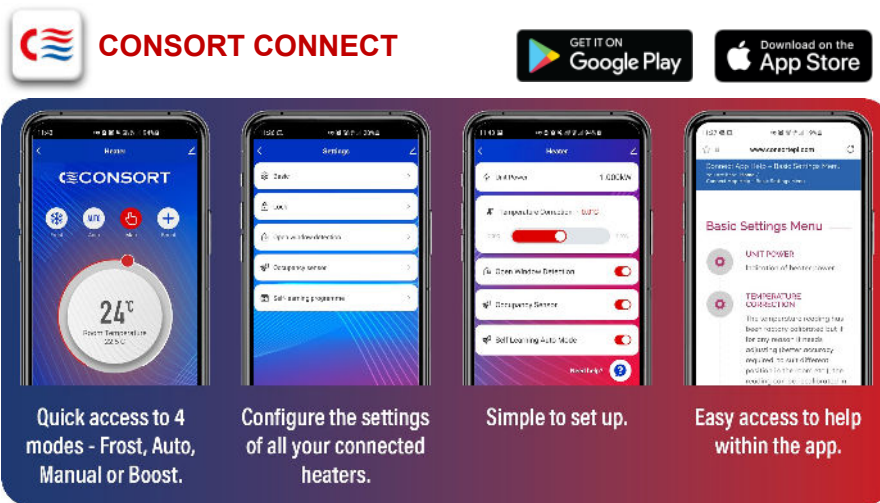

PLE Panel Heater with WiFi

These heaters connect directly to WiFi and can be controlled either from the integral electronic 7-day timer or via Consort Connect app which provides complete control remotely. The app is free and can be downloaded from Google Play or Apple Store. It provides the same control features as the digital control panel on the heater and is simple to set up. With the app, users can configure settings of all connected heaters and view energy usage in the last day, week, month and year.

- 0.5kW, 0.75kW, 1kW, 1.25kW, 1.5kW or 2kW rating.
- Can be controlled from digital control panel on the heater or via Consort Connect app on smartphone or tablet.
- 7-day timer with 24 heating periods per day.
- Ability to view energy consumption statistics.
- Open window tracking and response capability.
- Copy day function.
- Create scenes and time/location based automations.
- 4 operating modes: Programme, Boost, Setback & Manual.
- Boost option for up to 4 hours in 15-minutes steps.
- Comfort heat setting between 15°C to 35°C.
- Setback temperatures can be used for frost protection or maintaining a minimum room temperature between 4°C to 15°C.
- Maintains temperature within 0.7 degrees.
- Easy operation.
- Lock function with 4-digit pin code to prevent accidental or purposeful changes to settings.
- Slimline and clean design.
- Strengthened grilles to increase durability.
- Very quiet operation.
- Concealed digital controls on heater.
- Digital control panel has easy-to-read display and 4 large control buttons with tactile feedback.
- Splash proof to IP24 for use in bathrooms and other damp areas.
- Hinged wall mounting system for easy installation and decorating.
- Optional control panel locking kit (PLK1).
- Automatic safety cut-out.
- Fitted with 1.1m of supply cable.
- Finished in white.