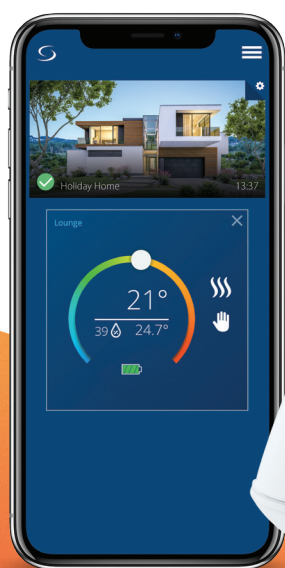

Features	Benefits
ITLC	Advanced algorithm for load compensation.
Ultra Slim Stylish Design	Simple, quick and straightforward operation and setup for all users.
Powered by rechargeable LI-ION battery	Simply re-charge using micro SD cable.
ErP Rating V	Improved ErP rating means better efficiency rating of the whole system and total cost reductions. ErP V is a benchmark minimum for some EU markets.
Service Mode	Thermostat can be programmed to ensure home occupier is aware a boiler service is required and landlord can access to action.
Landlord PIN	PIN entry option for landlord/building owner only access to certain settings and menus.
Optimisation Features	Optimum Start and Optimum Stop for improved comfort.
Wireless Communication	Wireless free installation, excellent indoor range.
5 year warranty	For maximum peace of mind.

Basic Specification

Power supply thermostat	LI-ION Battery
Thermostat Dimensions	86mm x 86mm x 11mm (HxWxD)
RF Frequency	2.4 Ghz (up to 30m range)
Scale	5°C ~ 35°C

SALUS Smart Home ready