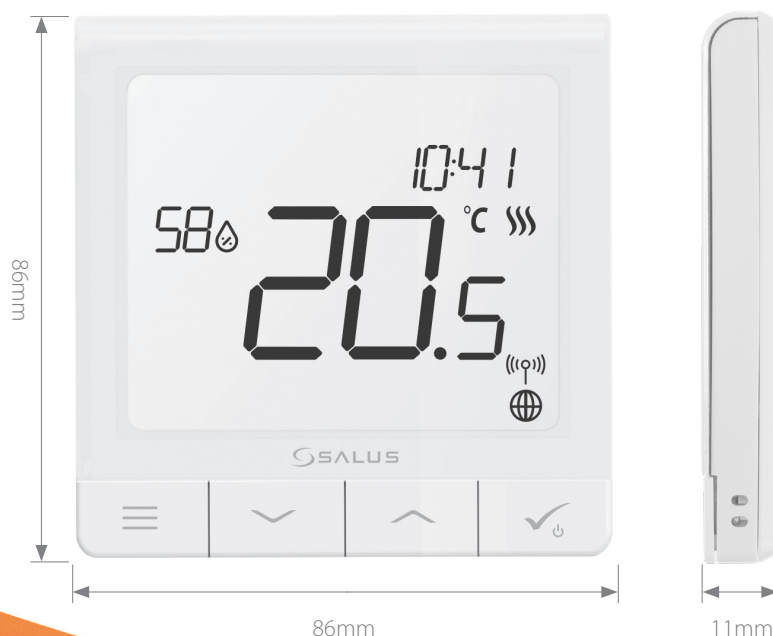

www.salus-controls.com/uk